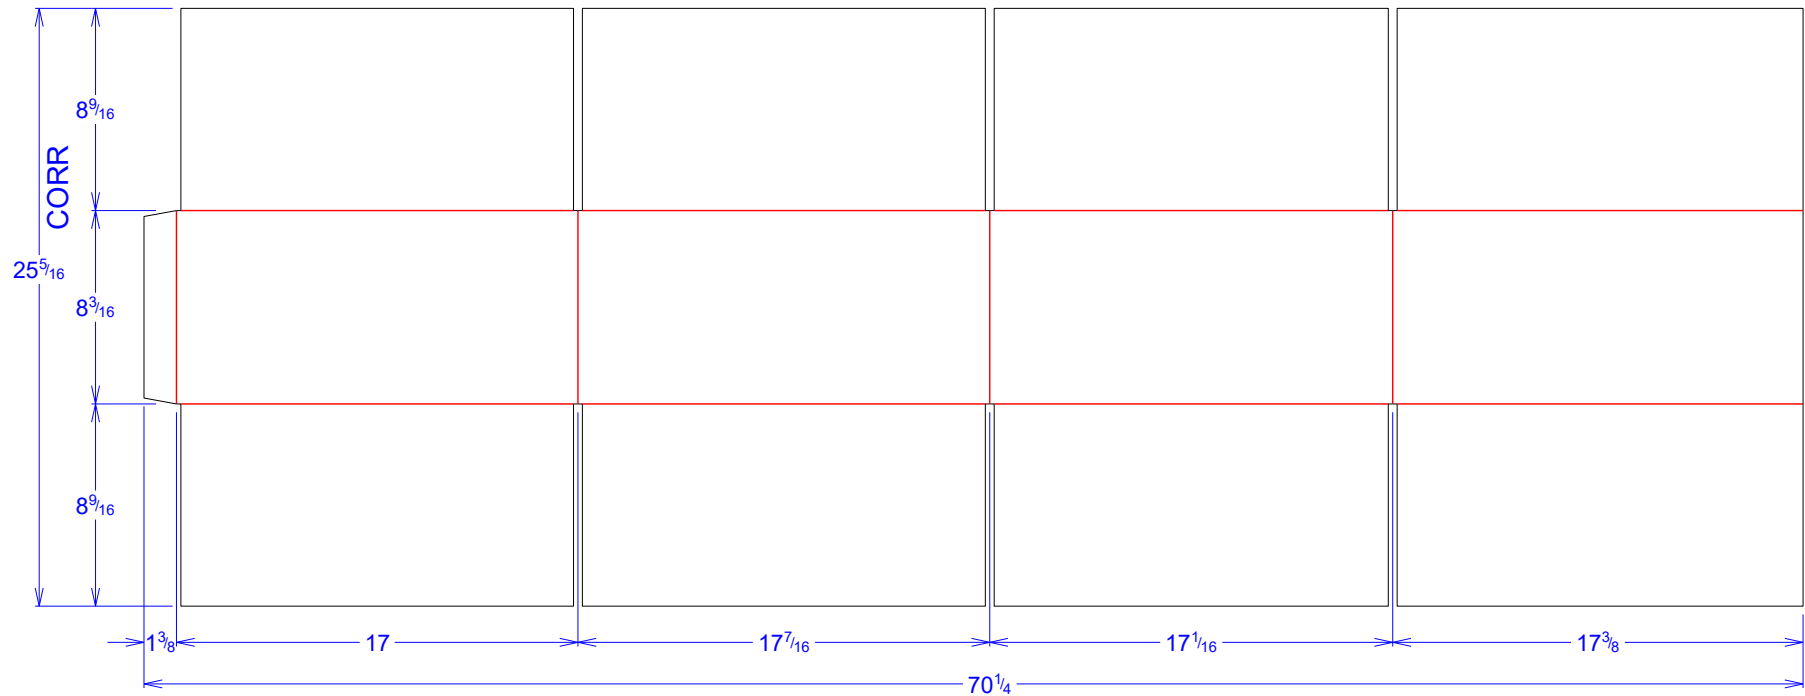

391891 10ct Nokia Cell Booster Carton

17+1/4 x 16+7/8 x 7+7/8

10/26/2021

32ECT C-Flute Kraft

Approved

Customer Signature